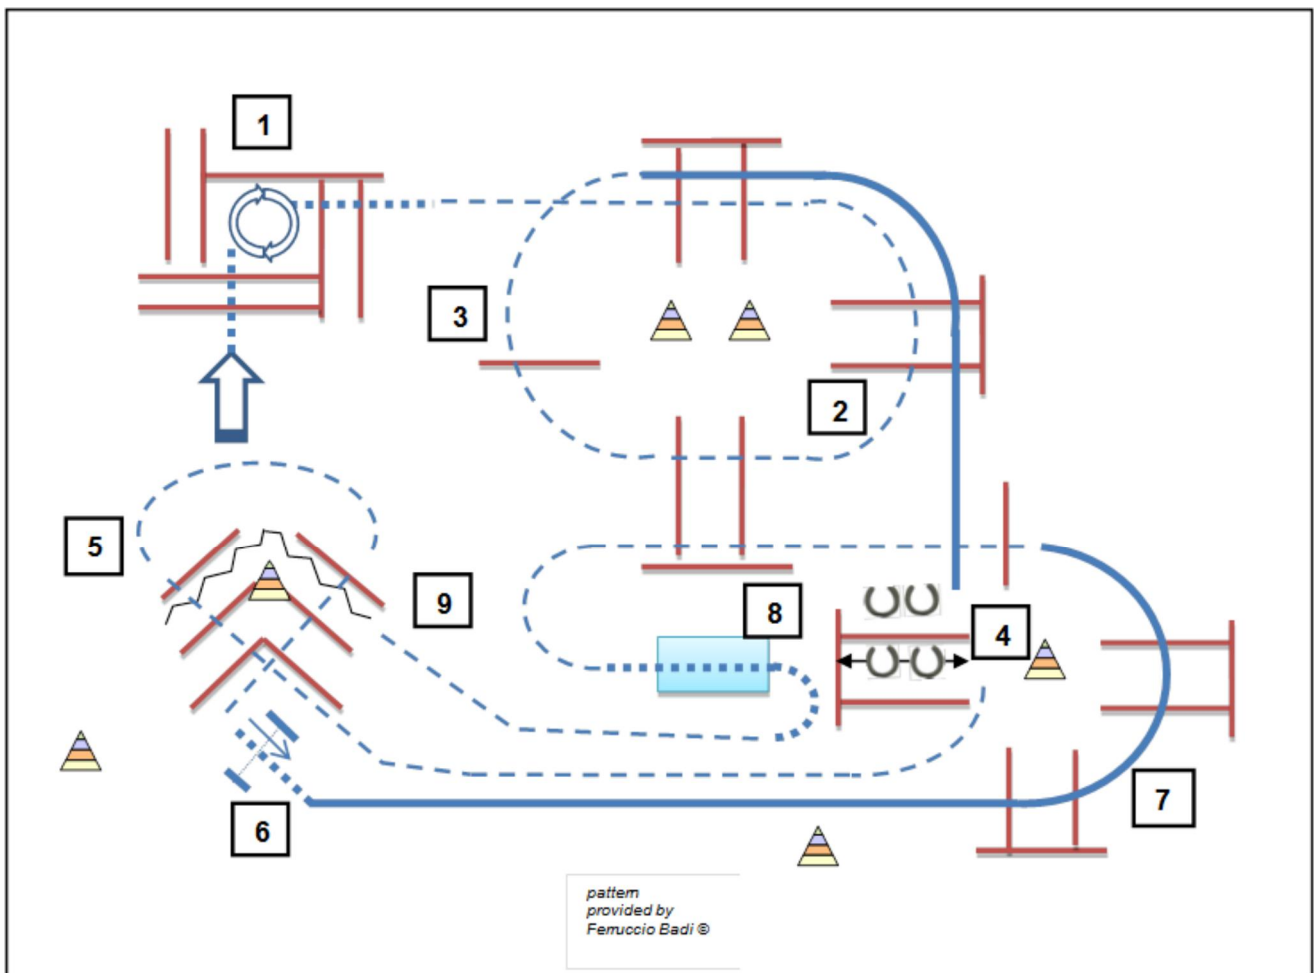

TRAIL HORSE

A1W YOUTH
A1W AMATEUR
NOVICE YOUTH
NOVICE AMATEUR

FUTURITY PAINT

1. walk over and enter the box, 1 1/4 turn to the right, walk over
2. jog over
3. right lope over, stop
4. side pass right and left
5. jog over
6. gate
7. left lope over
8. walk the bridge, and walk over
9. jog, turn and back "L"