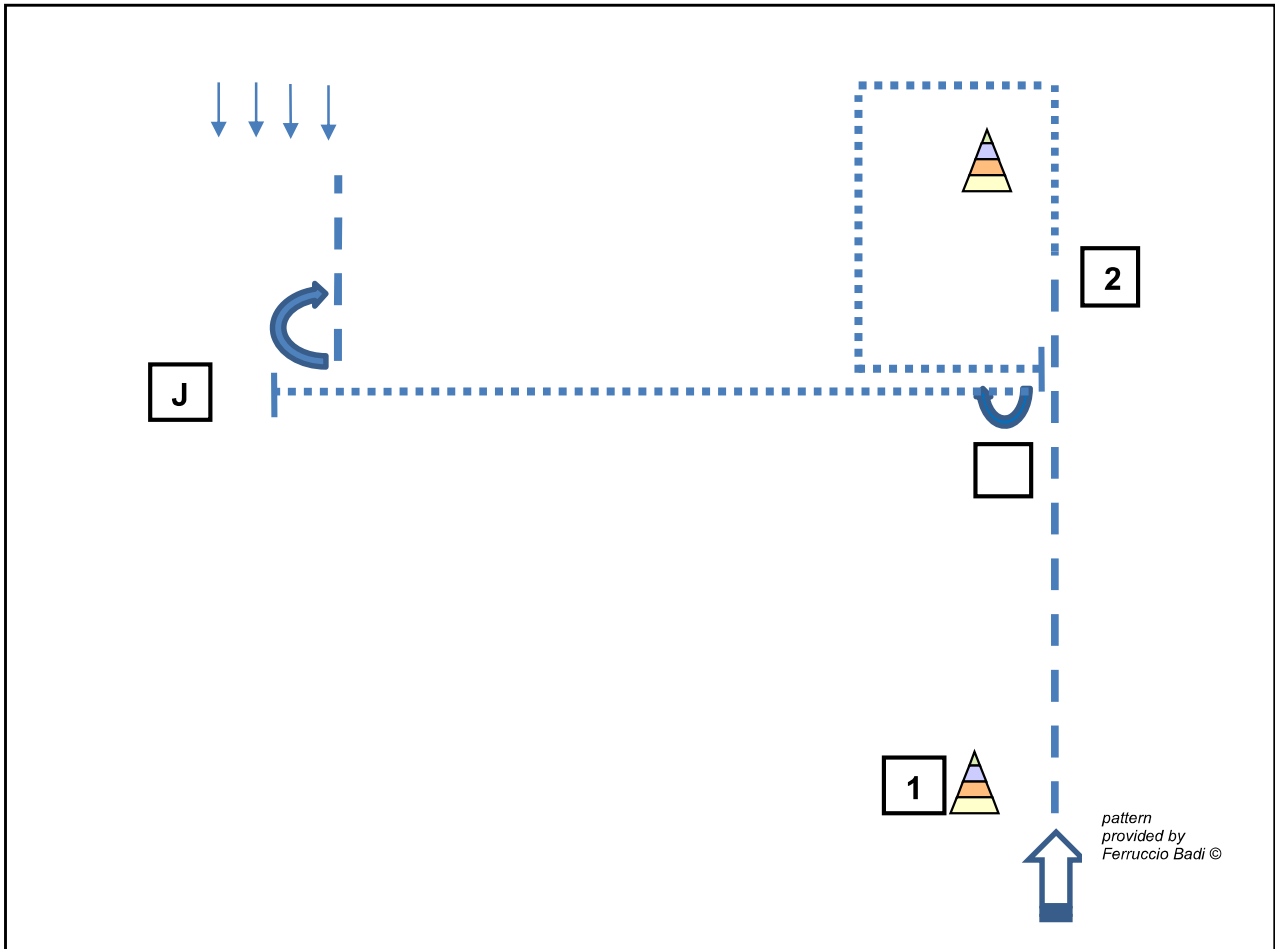

## SHOWMANSHIP at Halter

A1 W YOUTH  
A1 W AMATEUR  
NOVICE YOUTH  
NOVICE AMATEUR

..... Walk

marker

- - - jog,

~~~~~ back,

### Pattern:

1. Set up at the marker 1, jog and break to wall before the marker 2,
2. walk 3 corners and stop
3. 180° pivot and walk to the judge,
4. stop and set up
5. Inspection,
6. At the dismissalal 90° and jog in line,