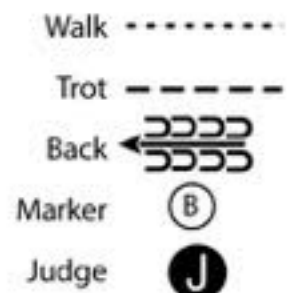

2. Tappa Trofeo APHA/PHCI

Showmanship (All Novice / All Rookie)

Show Date: 03-24-2019

1. Walk from A to B.
2. Trot from B to C.
3. Stop at C and set up for inspection.
4. When dismissed perform a 90 degree turn.
5. Walk to D.

[S/1-4]

Pattern Provided by:
H. Hommel