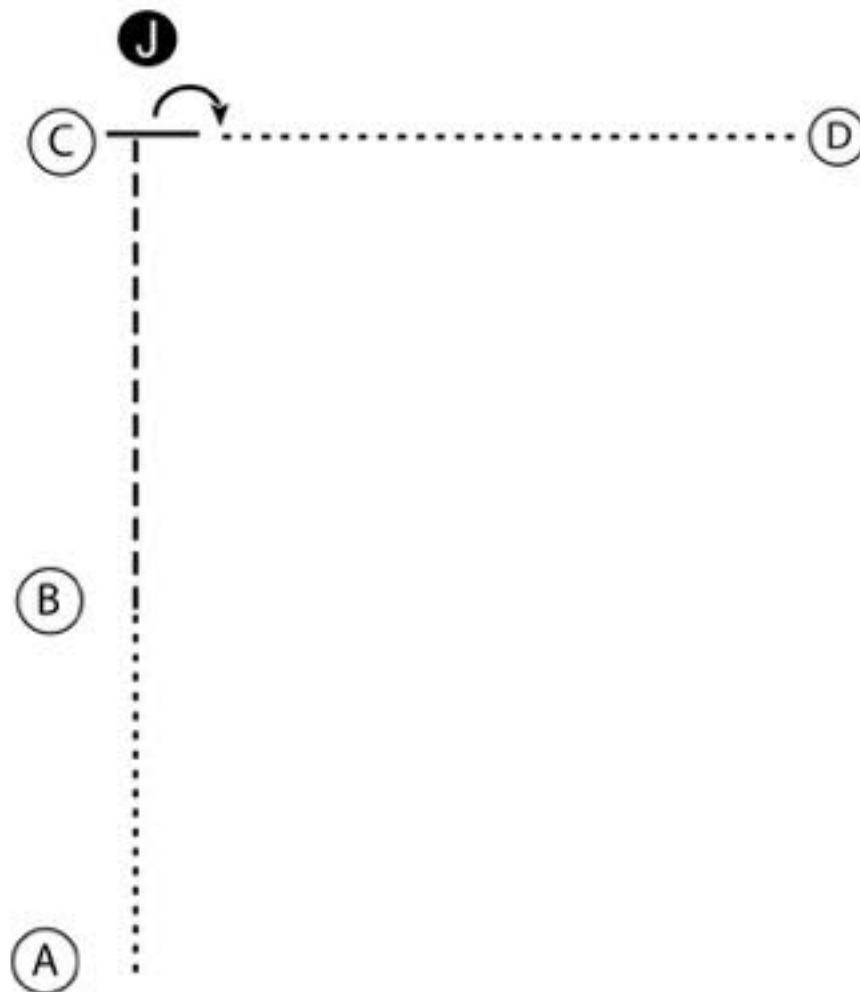

2. Tappa Trofeo APHA/PHCI

Showmanship (All Novice / All Rookie)

Show Date: 03-24-2019

1. Walk from A to B.
2. Trot from B to C.
3. Stop at C and set up for inspection.
4. When dismissed perform a 90 degree turn.
5. Walk to D.

[S/1-4]

Pattern Provided by:
H. Hommel