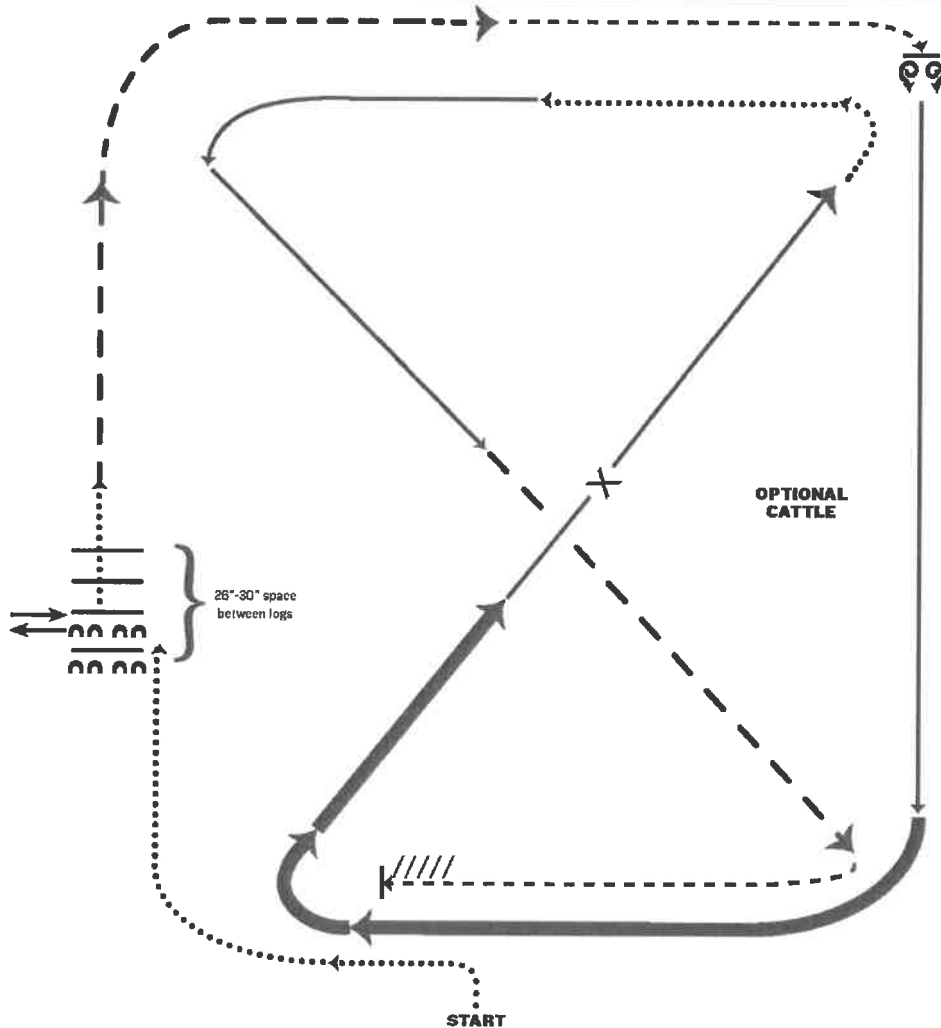

CAMPIONATO ITALIANO PHCI 2022

RANCH RIDING OPEN

Show Date: 09-23-2022

1. Walk
2. Side pass left across first log, side pass 1/2 way to right
3. Walk across logs
4. Extended trot
5. Trot
6. Stop, 360 degree turn each direction (either direction 1st) (L-R or R-L)
7. Lope right lead
8. Extended lope (right lead)
9. Collect lope, change leads (simple or flying)
10. Walk
11. Lope left lead
12. Extended trot
13. Trot
14. Stop and back

Note: The drawn description of this pattern is only intended for the general depiction of the pattern. Exhibitors should utilize the arena space to best exhibit their horses.

[RR/AQHA-8]

Pattern Provided by:

CAMPIONATO ITALIANO PHCI 2022

RANCH RIDING (YOUTH - AMATEUR)

Show Date: 09-23-2022

www.HorseShowPatterns.com

www.HorseShowPatterns.com

1. Trot
2. Extended trot
3. Lope left lead
4. Extended trot
5. Walk
6. Lope right lead
7. Trot
8. Extended lope (left lead)
9. Collect lope, change leads (simple or flying), extended lope (right lead), collect lope
10. Trot
11. Left hand push gate into pen
12. Walk over logs
13. Right hand push gate out of pen
14. Walk
15. Stop, 360 degree turn each direction (either direction 1st) (L-R or R-L)
16. Back

CAMPIONATO ITALIANO PHCI 2022

RANCH RIDING (NOVICE)

Show Date: 09-23-2022

1. Walk
2. Walk over logs
3. Trot
4. Lope right lead
5. Extended trot
6. Trot
7. Lope left lead
8. Change leads (simple or flying)
9. Right lead, extended lope
10. Collect Lope
11. Trot
12. Walk
13. Stop and back
14. 360 degree turn each direction (either direction 1st) (L-R or R-L)