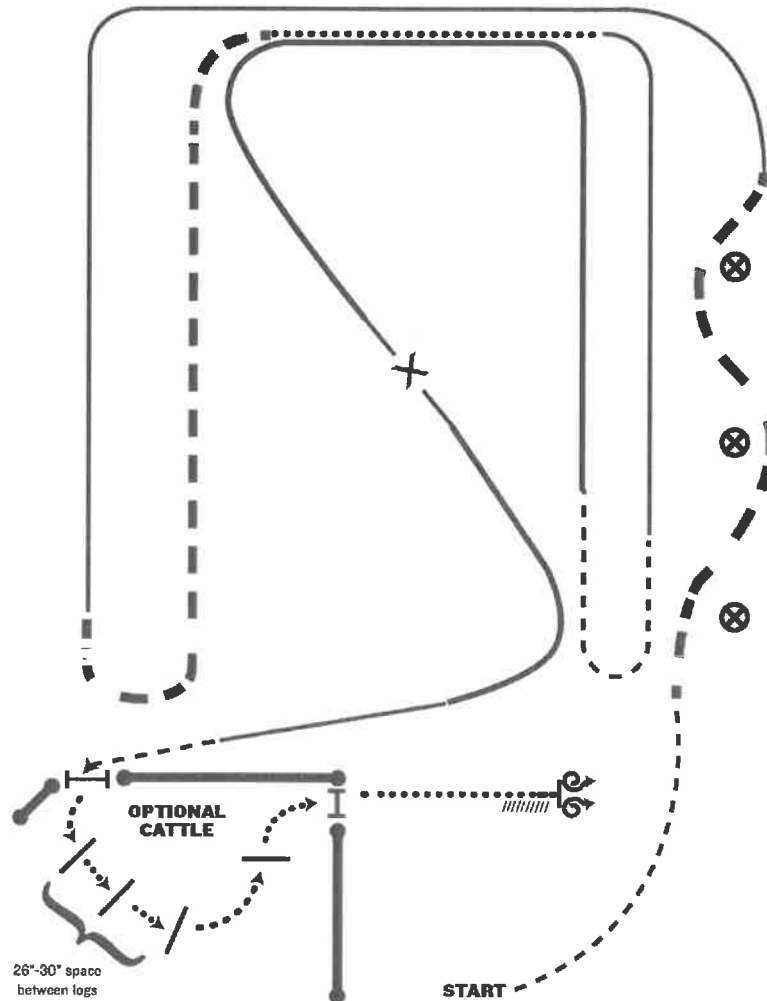

CAMPIONATO ITALIANO PHCI 2022

RANCH RIDING OPEN

Show Date: 09-23-2022

1. Walk
2. Side pass left across first log, side pass 1/2 way to right
3. Walk across logs
4. Extended trot
5. Trot
6. Stop, 360 degree turn each direction (either direction 1st) (L-R or R-L)
7. Lope right lead
8. Extended lope (right lead)
9. Collect lope, change leads (simple or flying)
10. Walk
11. Lope left lead
12. Extended trot
13. Trot
14. Stop and back

Note: The drawn description of this pattern is only intended for the general depiction of the pattern. Exhibitors should utilize the arena space to best exhibit their horses.

[RR/AQHA-8]

Pattern Provided by:

CAMPIONATO ITALIANO PHCI 2022

RANCH RIDING (YOUTH - AMATEUR)

Show Date: 09-23-2022

www.HorseShowPatterns.com

www.HorseShowPatterns.com

1. Trot
2. Extended trot
3. Lope left lead
4. Extended trot
5. Walk
6. Lope right lead
7. Trot
8. Extended lope (left lead)
9. Collect lope, change leads (simple or flying), extended lope (right lead), collect lope
10. Trot
11. Left hand push gate into pen
12. Walk over logs
13. Right hand push gate out of pen
14. Walk
15. Stop, 360 degree turn each direction (either direction 1st) (L-R or R-L)
16. Back

CAMPIONATO ITALIANO PHCI 2022

RANCH RIDING (NOVICE)

Show Date: 09-23-2022

1. Walk
2. Walk over logs
3. Trot
4. Lope right lead
5. Extended trot
6. Trot
7. Lope left lead
8. Change leads (simple or flying)
9. Right lead, extended lope
10. Collect Lope
11. Trot
12. Walk
13. Stop and back
14. 360 degree turn each direction (either direction 1st) (L-R or R-L)