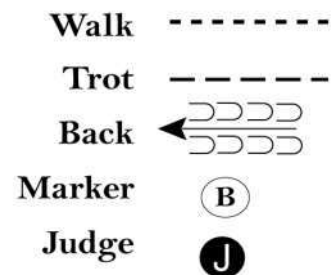

## Showmanship (PHCI Novice )

Show Date: 11-09-2017

Be ready at A.

1. Trot to B.
2. Stop at B.
3. Perform a 180 degree turn.
4. Walk until even with judge. Perform a 90 degree turn.
5. Trot to judge.
6. Stop and set up for inspection.
7. When dismissed, perform a 90 degree turn.
8. Walk straight away from judge.