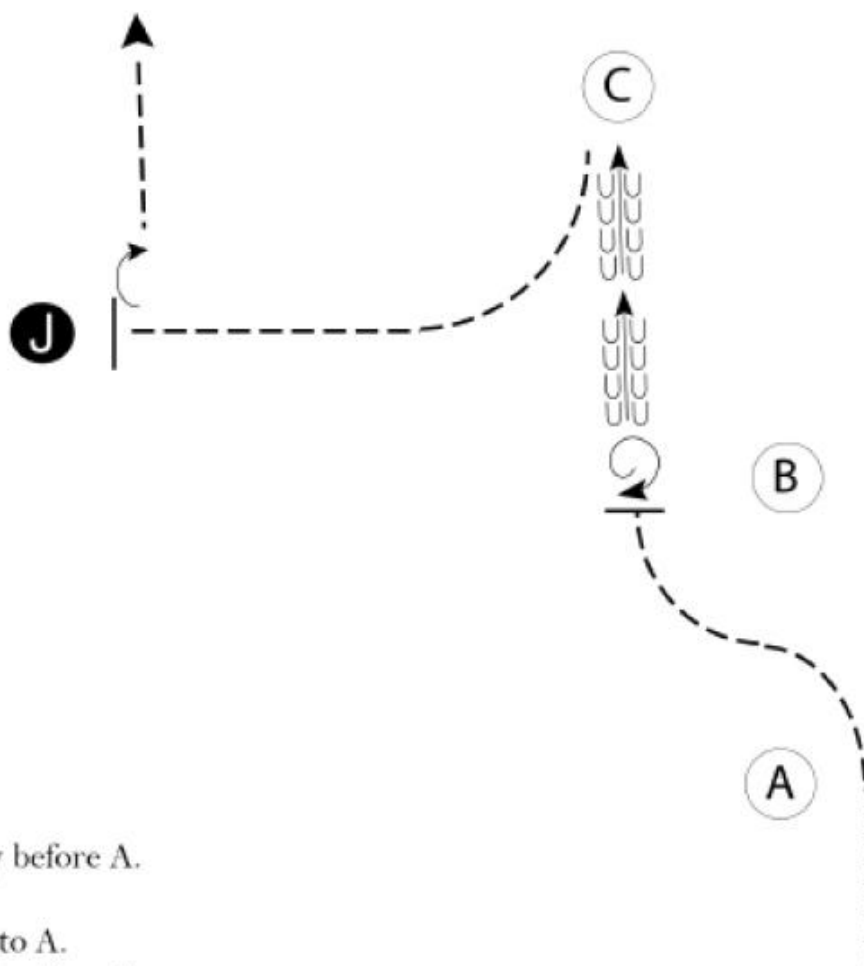

PHCI - Showmanship Novice

Showmanship at Halter Novice Youth & Novice Amateur AW2 & Walk/Trot

Be ready before A.

1. Walk to A.
2. Trot to B as shown.
3. Stop at B and perform a 1 1/2 turn.
4. Back to C.
5. Trot to Judge.
6. Perform a 1/4 turn and set up for inspection.
7. When dismissed, exit at a trot.

Follow the instructions of your ring steward.